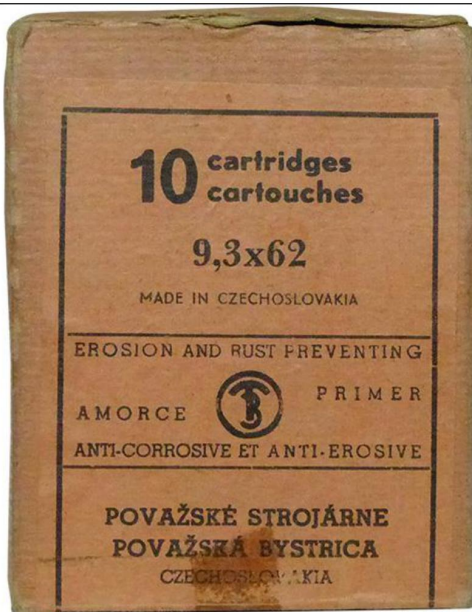

2nd packet with 10 fired cases. **9**

Packet date CSX 215 = 1956

M+FA

Empty pkt **18**

10 cartridges

10

Packet date 249513

#87