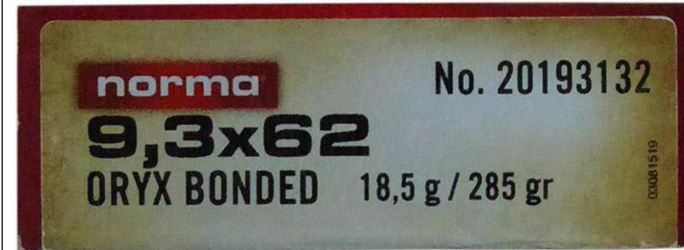

20 cartridges

14

norma Precision Ammunition

THE PROFESSIONALS CHOICE FOR PRECISION AMMUNITION
For Complete Line Up and Ballistic Information, Visit Us Online at www.norma.cc

★ ★ ★ ★ ★

IMPORTANT WARNING: To avoid possible serious injury:

A) Use this ammunition in properly functioning firearms in good condition.

B) Keep barrel free of any obstruction.

C) Make sure firearm is designed for this particular cartridge.

D) Check all cartridges in this box to be sure they are all the same and correct for use in the firearm as marked on it or recommended by the maker.

If the gun fails to fire, a delayed firing may occur or gun may fire on opening, causing serious injury. Keep gun in a safe direction. Wait 30 seconds. Carefully unload, avoiding exposure to breach. Wear proper hearing protection – repeated exposure to gunfire can damage hearing. Wear shooting glasses to protect eyes from flying particles. Improperly handloaded ammunition can cause serious injury. Handloading should be done only by competent adults after proper instruction. Since handloading practices are beyond our control, we disclaim all liability for damages which may result.

Discharging firearms in poorly ventilated areas, cleaning firearms or handling ammunition may result in exposure to lead and other substances known to cause birth defects, reproductive harm, and other serious physical injury. Have adequate ventilation at all times. Wash hands thoroughly after exposure.

INFORMATIONS IMPORTANTES, afin d'éviter tout problème:

A) Utilisez cette munition dans des armes spécialement adaptées.

B) Assurez-vous que le canon ne soit pas obstrué.

C) Soyez sûr que cette cartouche corresponde au calibre de votre arme.

D) Vérifiez toutes les cartouches de cette boîte et assurez-vous qu'elles soient correctes et identiques pour le calibre inscrit sur l'arme par le fabricant.

Dans le cas dans lequel la cartouche ne fasse pas feu, faites attention lors de l'ouverture de l'arme. le coup peut partir en causant de sérieuses blessures, gardez l'arme pointée dans une direction hors de la portée d'une personne, attendez 30 secondes, déchargez l'arme en vous positionnant hors d'attente des éclats. Portez des protections auditives, rappelez-vous que la pratique répétée du tir peut endommager l'audition, portez des lunettes de protection pour vous protéger des éclats.

Le rechargement manuel peut causer de sérieuses blessures, il doit être effectué par quelqu'un de compétent appliquant les strictes consignes. Le rechargement manuel n'étant pas sous notre contrôle, c'est pourquoi nous nous dégageons de toutes responsabilités en cas d'accident.

NORMA PRECISION AB - WWW.NORMA.CC - WWW.NORMA-USA.COM
PRODUCED IN SWEDEN

EN - Warning - Fire or projection hazard. - Keep away from heat, hot surfaces, sparks, open flames and other ignition sources. No smoking.

Norma