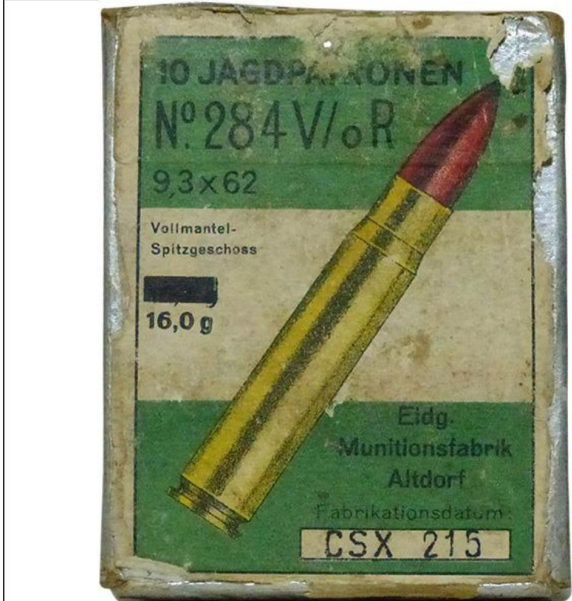

2nd packet with 10 fired cases. **9**

Packet date CSX 215 = 1956

M+FA

Empty pkt **18**

10 cartridges

10

Packet date 249513

#87