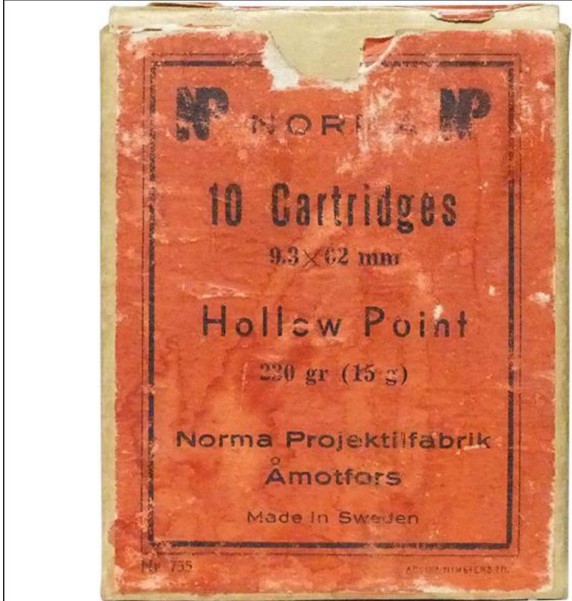

#25
Norma
15g/230gr Hollow Point

9 cartridges

2nd packet with 10 fired cases. **9**