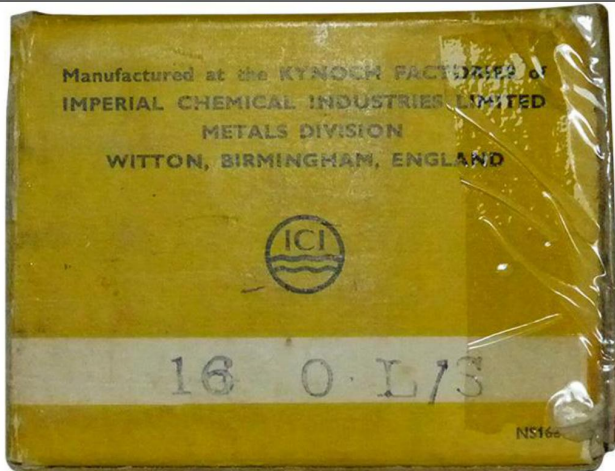

J F Miller 9.3 x 62 packet collection

Packet date 16 O L/S = 16/8/1963

#79
Kynoch
18.5g/285gr RNSP purple PA